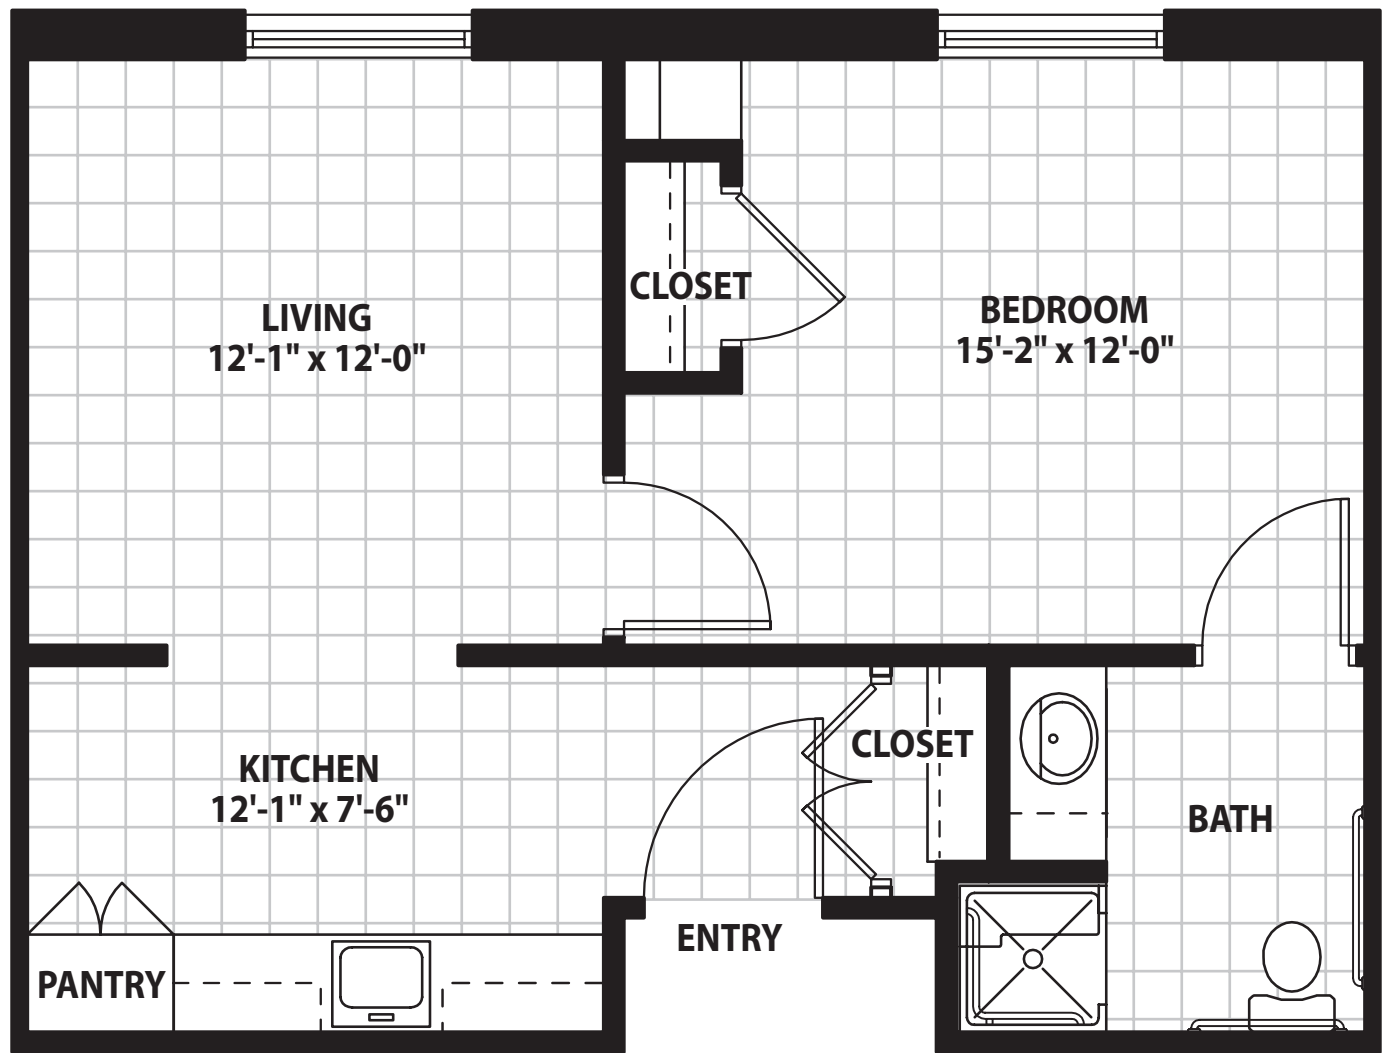

THE PLAZA

QUERENCIA AT BARTON CREEK

ASSISTED LIVING ONE-BEDROOM DELUXE

Actual dimensions may vary slightly.
Scale: 1/4"=1'

\$ _____ /MONTH