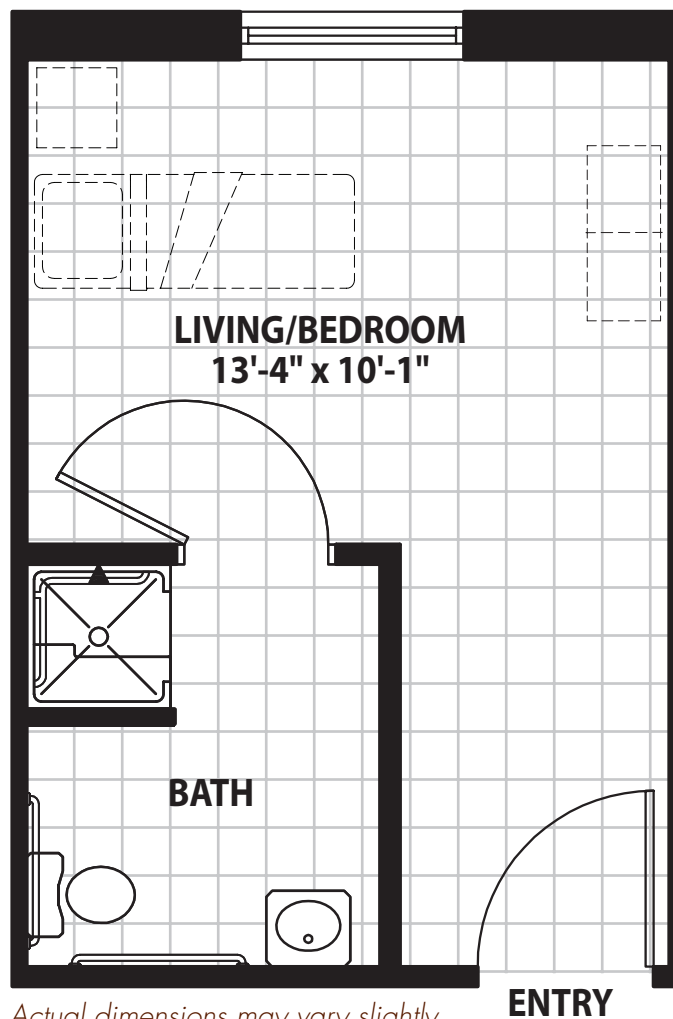

THE PLAZA

QUERENCIA AT BARTON CREEK

MEMORY SUPPORT SUITE

*Actual dimensions may vary slightly.
Scale: 1/4"=1'*

\$ _____ /MONTH