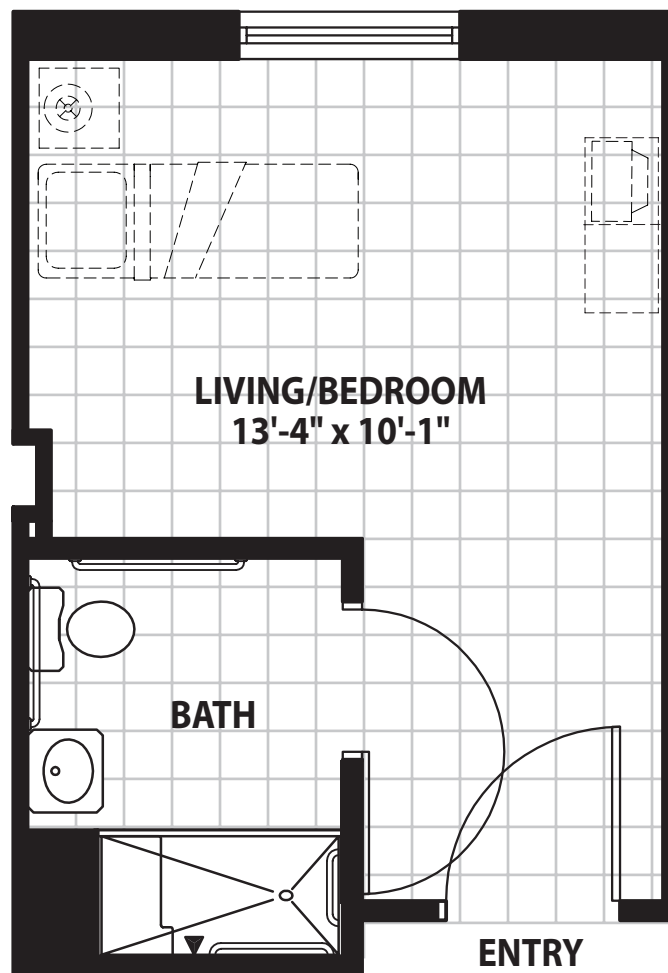

# THE PLAZA

QUERENCIA AT BARTON CREEK

## SKILLED NURSING PRIVATE SUITE

*Actual dimensions may vary slightly.  
Scale: 1/4"=1'*

\$ \_\_\_\_\_ /DAY

## SKILLED NURSING SEMI-PRIVATE SUITE

*Actual dimensions may vary slightly.  
Scale: 1/4"=1'*

\$ \_\_\_\_\_ /DAY